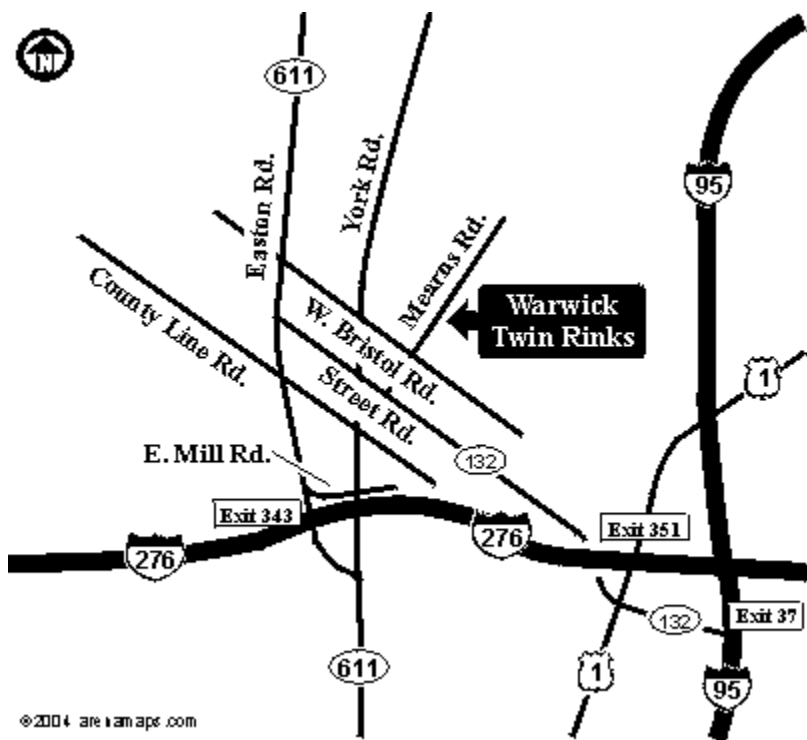

**Warwick Ice Arena
1621 Mearns Road
Warwick Township, PA 18974
(215) 441-5004**

- PA Turnpike I-76 East becomes I-276 East near Philadelphia
- Take Exit 343 (Willow Grove Exit)/Rt-611/Easton Rd.
- At exit from Turnpike, follow Rt. 611 N. for 4.3 miles to Rt. 132 (Street Rd.)
- Turn Right onto Street Rd. and proceed approx. 3 miles to Rt. 263/York Rd.
- Turn Left on Rt. 263 N. (York Rd.), follow to Bristol Rd. (go past Face Off Circle Ice Rink on right)
- Follow Bristol Road for 1 mile to traffic light at Mearns Road. Turn left onto Mearns Road, rink is 3/10 of a mile on right

Or:

- At turnpike exit - Take Route 611 North (or Easton Rd) 3/10 of a mile to first traffic light and make a hard right onto E. Mill Road. You will see 3 gas stations at the intersection.
- Go 8/10 of a mile to next traffic light, there will be a 7/11 store on your left. Turn left onto Rt. 263 North/York Rd.
- Follow 263 North for 4.4 miles to Bristol Road – you will pass Old Mill Inn, Big Marty’s, Center Point Shopping Center and Arch. Bishop Wood H.S. (on right) and Face Off Rink. Turn right at traffic light onto Bristol Road.
- Follow Bristol Road for 1 mile to traffic light at Mearns Road. Turn left onto Mearns Road, rink is 3/10 of a mile on right

Driving time from TPE - approx. 2 hours

© 2004 arelanape.com