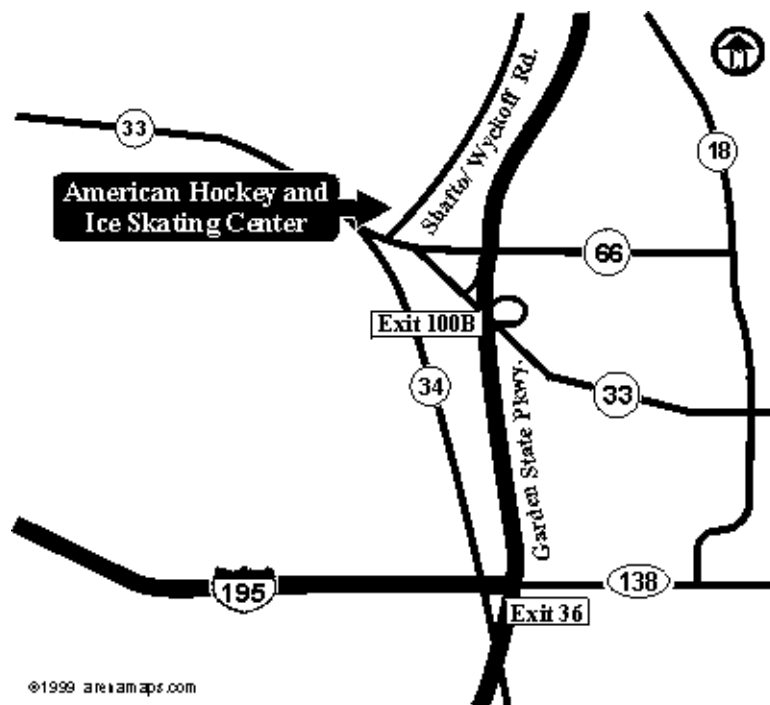

Wall Sports Arena
1215 Wyckoff Road
Wall Township, NJ 07727
732-919-7070

MSN Maps

- Take PA Turnpike 76 East/276 E.
- Enter into NJ – name changes to New Jersey Turnpike Ext (5.3 miles)
- Take ramp on Left onto New Jersey Turnpike towards New Jersey Turnpike North/New York (9.6 miles)
- At exit 7A, keep Right onto ramp towards I-195/Trenton/Shore Points
- Take ramp Right onto I-195 towards I-195/Lakewood/Shore Points and follow for 28 miles
- At exit 35B take Ramp (right) onto SR-34 towards RT-34/Matawan
- Follow 34 N. and turn Right onto Wyckoff Road
- Follow Wyckoff Road through next light, rink is the second driveway on the left after the light.

Driving time from TPE – approx. 3 hours.

ArenaMaps

- Follow directions above up until and including I-195 Eastbound
- From I-195 to the Garden State Parkway North, exit 36 and North on the Parkway to Rt. 33 West (Freehold), exit 100B
- West on Rt. 33 one mile to Shafto Rd. (first traffic light) and then Right on Shafto Rd. – rink is the second driveway on the Left on Shafto Rd.

MapQuest – 78 E. option

- From 81 N. – to 78 East, exit 89 toward Allentown (107 miles)
- Merge onto I-287 South, exit 29 toward 202 S./206 S./Somerville and follow for 21.7 miles
- I-287 S. becomes NJ 440 N. – follow 1.8 miles
- Take the PARKWAY SOUTH exit and merge onto Garden State Parkway South
- Follow Garden State Parkway to Exit 100A - for Rt. 33 West. Follow Rt. 33 West to first traffic light at Wyckoff/Shafto Road and turn Right. Rink is second driveway on the Left.