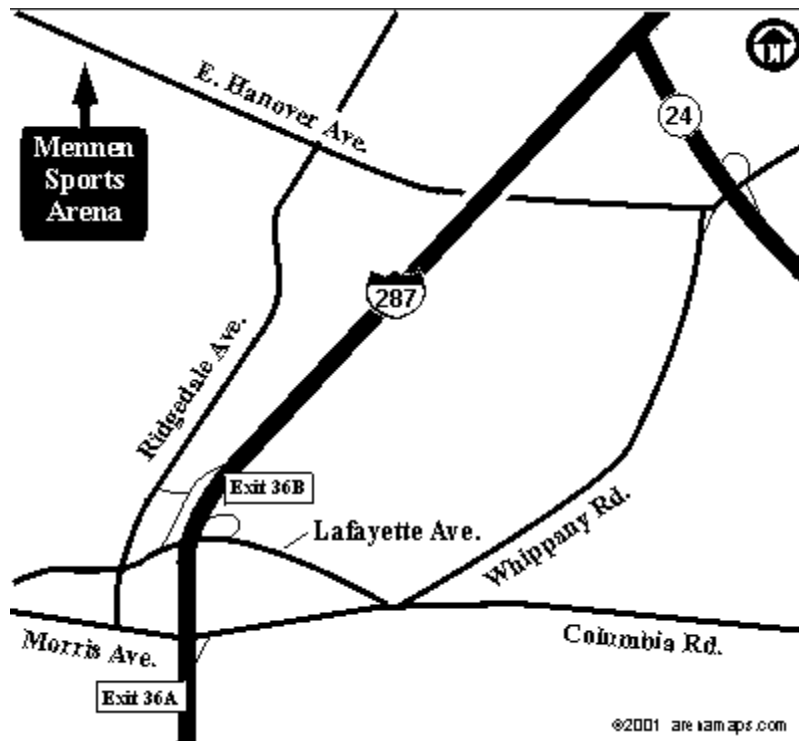

Mennen Sports Arena

161 E. Hanover Ave
Morristown, NJ 07962
973-326-7651

- I-81 N toward ALLENTOWN / HAZLETON.
- Merge onto I-78 E via EXIT 89 toward ALLENTOWN (Crossing into NEW JERSEY).
- Merge onto I-287 N via EXIT 29 toward I-80 / MORRISTOWN / US-202 N / US-206 N.
- North on I-287 to Lafayette Ave. exit 36B.
- West on Lafayette approx. 1/8 mile to Ridgedale Ave.
- North (right) on Ridgedale approx. 3/4 mile to E. Hanover Ave.
- West on Hanover approx. 3/4 mile to William G. Mennen Sports Arena.
- Arena is on the south (left) side of the road.