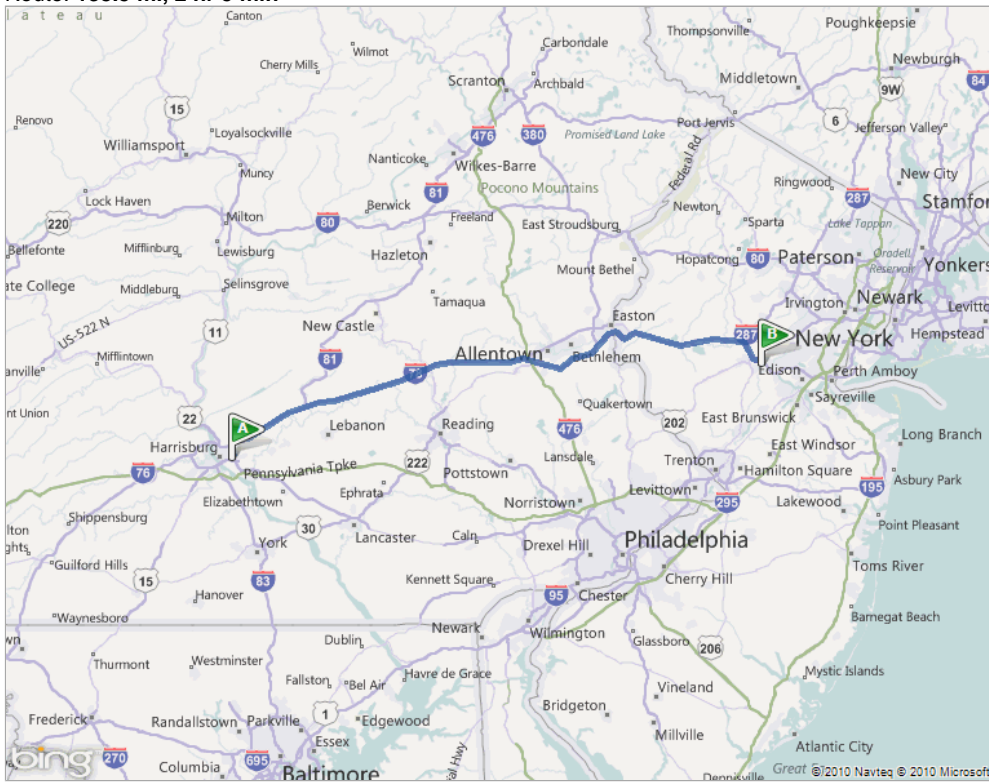

Bing Maps

 **3904 Corey Rd, Harrisburg, PA 17109-5929**

 **1425 Frontier Rd, Bridgewater, NJ 08807**
Bridgewater Sports Arena (732) 627-0006

My Notes

Route: **138.5 mi, 2 hr 5 min**

 **FREE!** Use **Bing 411** to find movies, businesses & more: **800-BING-411**

	3904 Corey Rd, Harrisburg, PA 17109-5929	A-B: 138.5 mi 2 hr 5 min
	1. Depart Corey Rd toward Briarsdale Rd	0.2 mi
	2. Turn left onto Briarsdale Rd	0.4 mi
	3. Turn right onto Union Deposit Rd	0.2 mi
	4. Take ramp left for I-83 North / US-322 West	2.0 mi
	5. At exit 51B , take ramp right for I-81 North toward Hazleton / Allentown	18.9 mi 16 min
	6. At exit 89 , take ramp right for I-78 East toward Allentown  <i>Entering New Jersey</i>	107.3 mi 1 hr 33 min
	7. At exit 29 , take ramp right for I-287 South toward Somerville	7.3 mi
	8. At exit 14A , take ramp left for US-22 East toward New York City	1.0 mi
	9. Bear right onto Thompson Ave / CR-525	0.1 mi
	10. Turn back on Thompson Ave	0.2 mi
	11. Turn right onto Thompson Ave / CR-525	0.1 mi
	12. Turn right onto US-22	0.6 mi
	13. Bear right onto Frontier Rd	0.2 mi
	14. Arrive at 1425 Frontier Rd, Bridgewater, NJ 08807 <i>The last intersection is US-22 West</i>	0.0 mi

These directions are subject to the Microsoft® Service Agreement and for informational purposes only. No guarantee is made regarding their completeness or accuracy. Construction projects, traffic, or other events may cause actual conditions to differ from these results. Map and traffic data © 2010 NAVTEQ™.

Route: 138.5 mi, 2 hr 5 min

This was your map view in the browser window.

A: 3904 Corey Rd, Harrisburg, PA 17109-5929

B: 1425 Frontier Rd, Bridgewater, NJ 08807